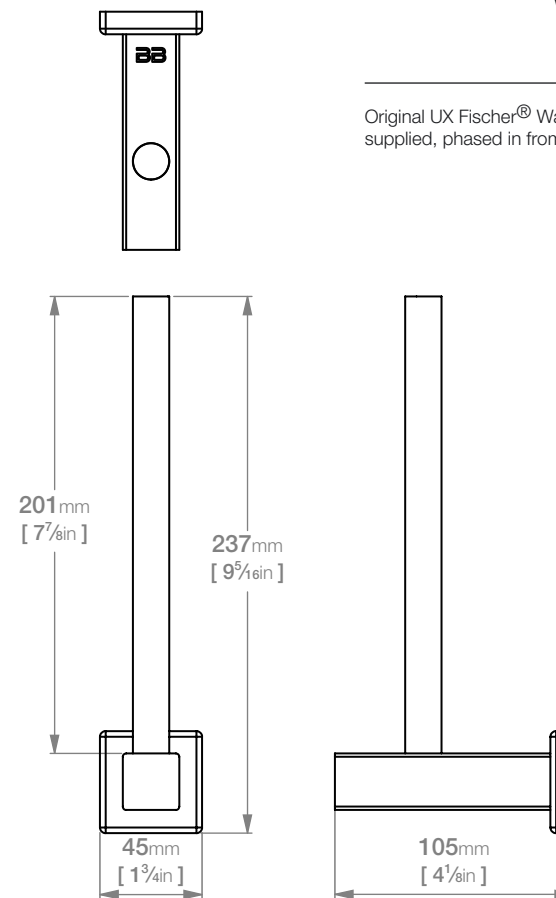

Wall Fixings Supplied:
Masonry

Original UX Fischer® Wall Plug supplied, phased in from June 2015.