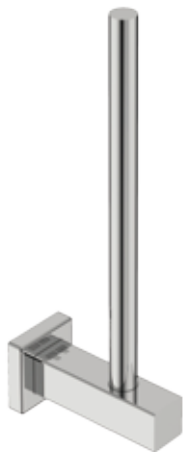

# 8504 PAPER HOLDER SPARE

8500 Series Premium Collection

**Code:** 8504POLS

**Finish:** Polished

GRADE 304 Stainless Steel

**Code:** 8504BRSH

**Finish:** Brushed

GRADE 304 Stainless Steel

Dimensions given are in **mm** and [**inches**].

Bathroom Butler® reserves the right to alter and/or remove designs from time to time without prior notice.

This drawing is to be used for reference purposes only. E &O.E.